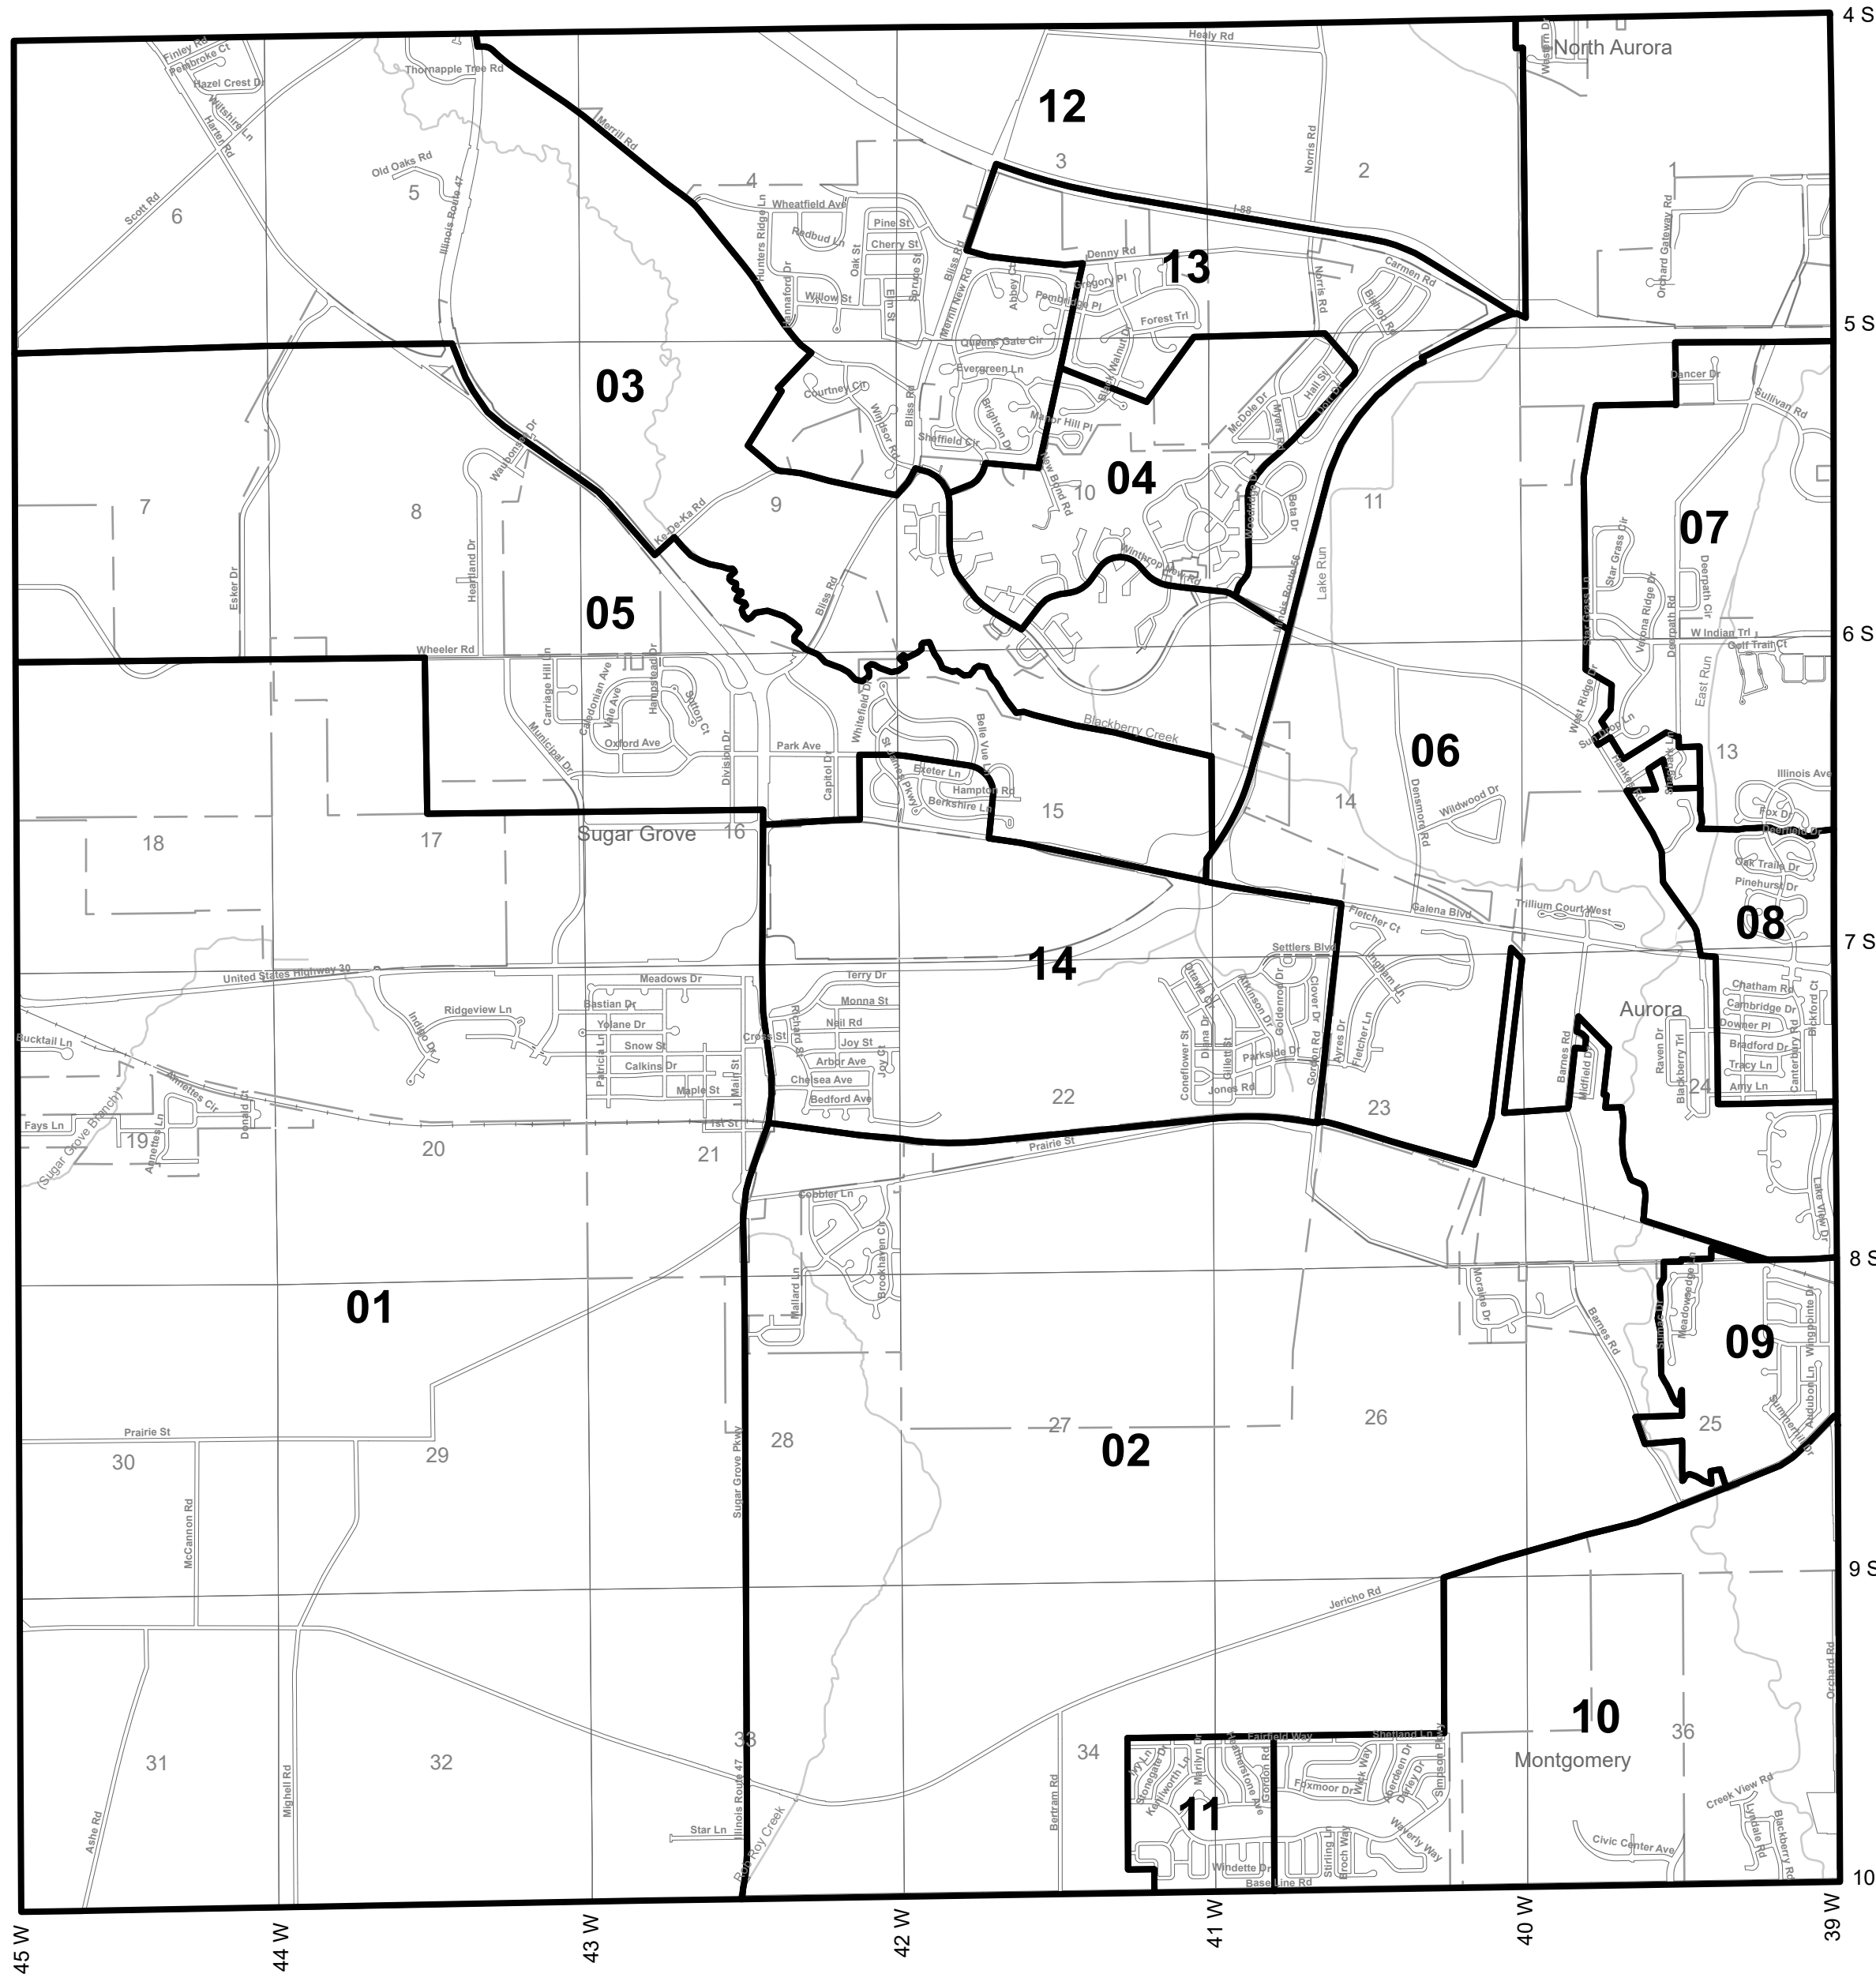

SUGAR GROVE

W . 1/2

E . 1/2

SUGAR GROVE

Township Precinct Map

Issued by:

John A. Cunningham

Kane County Clerk
Geneva, Illinois 60134

January 2022

 Precinct Boundary Lines

Precinct	Congress	State Senate	State Representative	County Board
Sugar Grove 1	14	35	70	05
Sugar Grove 2	14	42	83	05
Sugar Grove 3	14	35	70	05
Sugar Grove 4	14	35	70	05
Sugar Grove 5	14	35	70	05
Sugar Grove 6	14	42	83	04
Sugar Grove 6	14	42	83	05
Sugar Grove 7	14	42	83	04
Sugar Grove 8	14	42	83	04
Sugar Grove 9	14	42	83	05
Sugar Grove 10	14	42	83	03
Sugar Grove 10	14	42	83	05
Sugar Grove 11	14	42	83	05
Sugar Grove 12	14	35	70	05
Sugar Grove 12	14	42	83	05
Sugar Grove 13	14	35	70	05
Sugar Grove 14	14	35	70	05

Scale