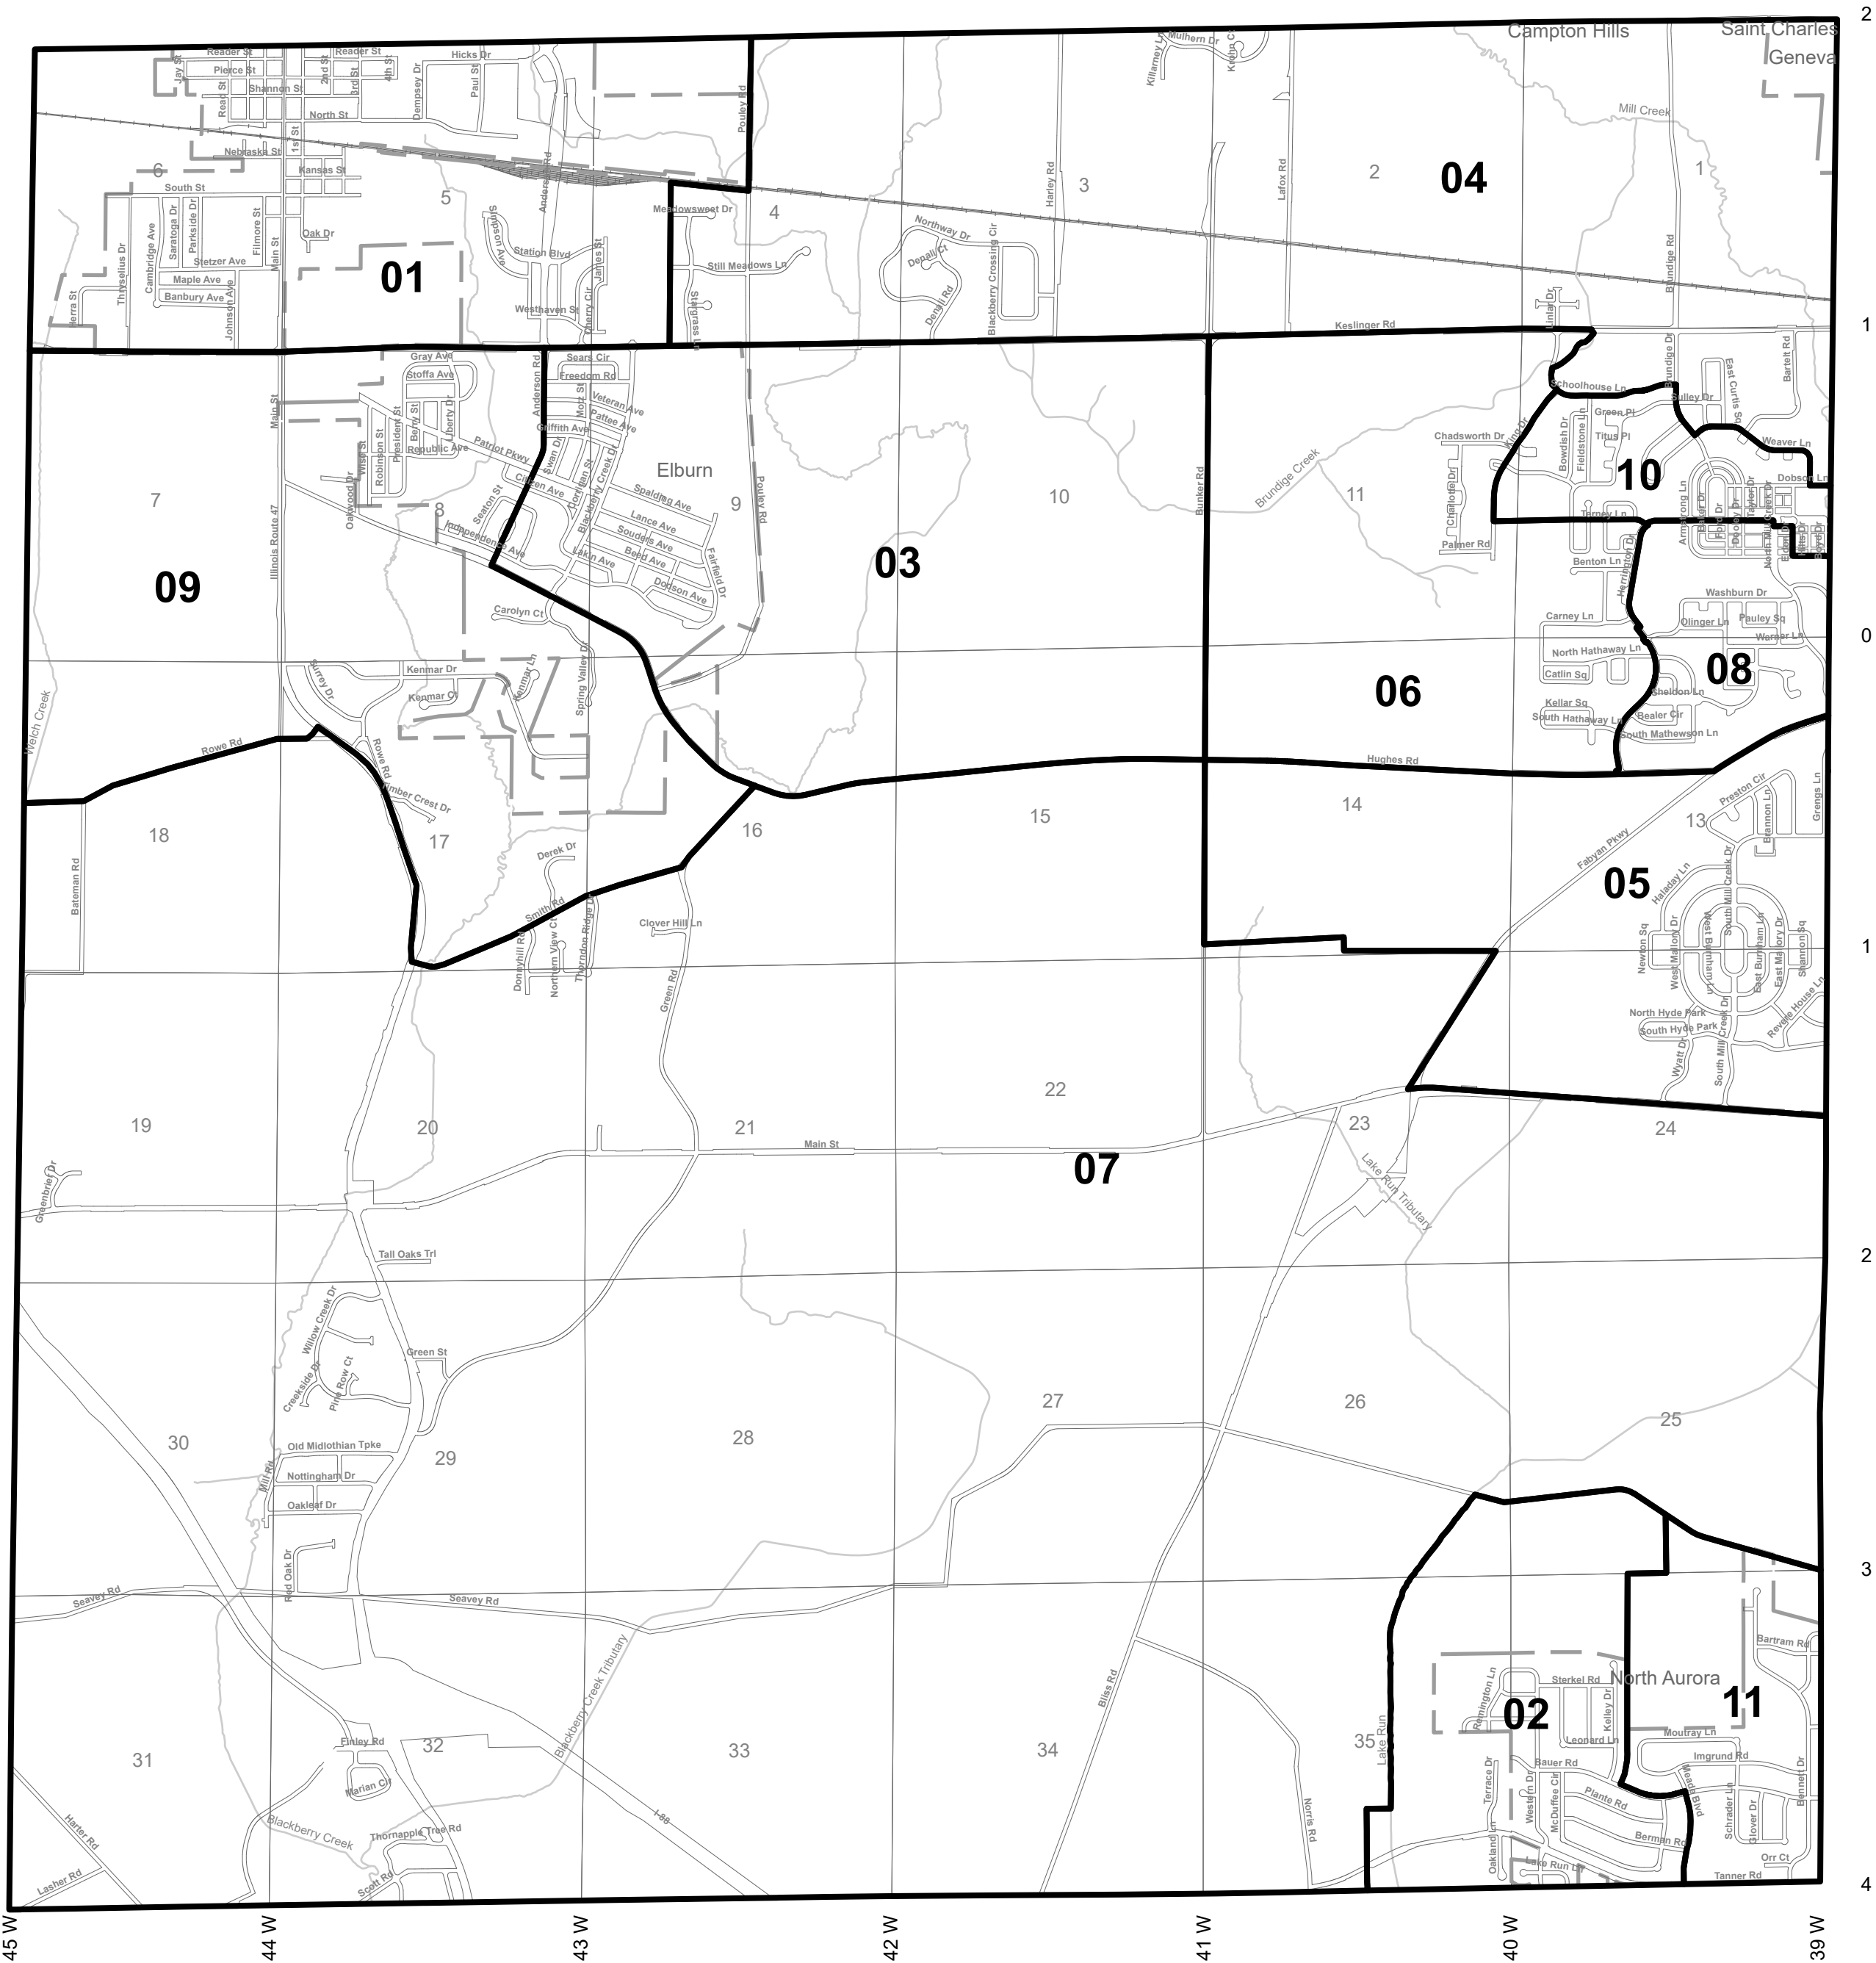

W . 1/2

# BLACKBERRY

E . 1/2

## BLACKBERRY

Township Precinct Map

Issued by:  
**John A. Cunningham**

Kane County Clerk  
Geneva, Illinois 60134

**January 2022**

 Precinct Boundary Lines

Precinct	Congress	State Senate	State Representative	County Board
Blackberry 1	11	33	65	18
Blackberry 2	11	42	83	02
Blackberry 2	11	42	83	05
Blackberry 3	11	35	70	18
Blackberry 4	11	33	65	18
Blackberry 5	11	35	70	18
Blackberry 6	11	35	70	18
Blackberry 7	11	35	70	02
Blackberry 7	11	35	70	05
Blackberry 8	11	35	70	18
Blackberry 9	11	35	70	18
Blackberry 10	11	33	65	18
Blackberry 11	11	42	83	02
Blackberry 11	11	42	83	04